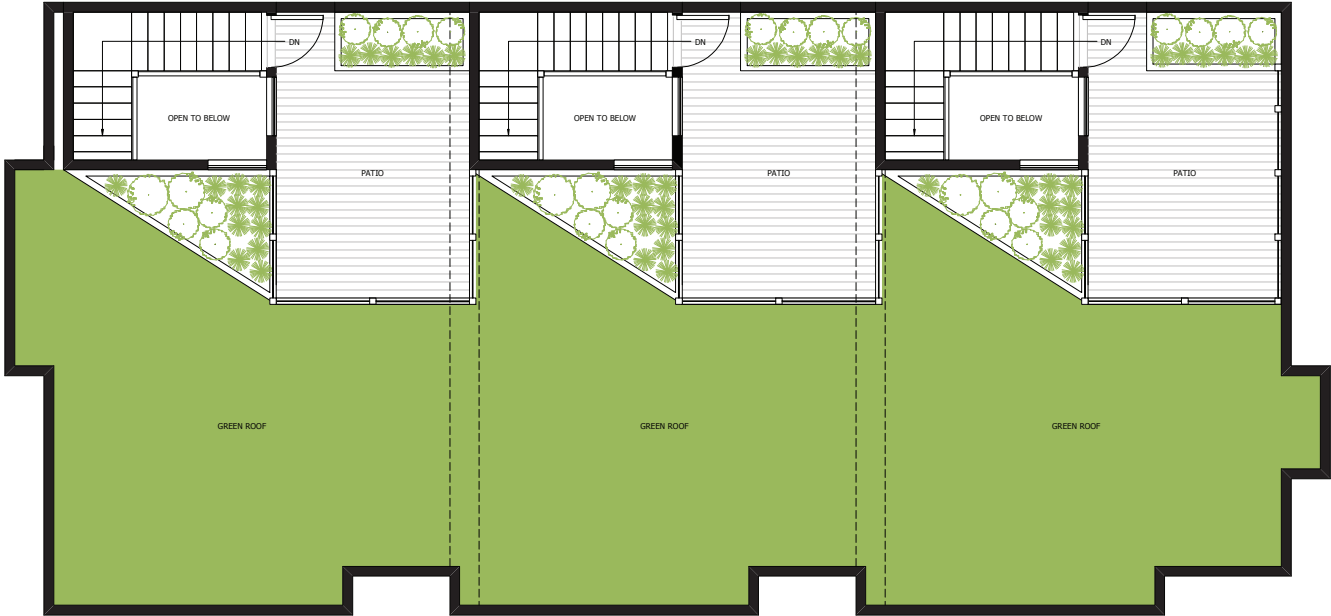

3

Roof Top Patio & Greenroof

West Flexhome
140 sq ft Patio

1203 sq ft total
+ rooftop patio
+ basement

Centre Flexhome
140 sq ft Patio

1142 sq ft total
+ rooftop patio
+ basement

East Flexhome
140 sq ft Patio

1196 sq ft total
+ rooftop patio
+ basement