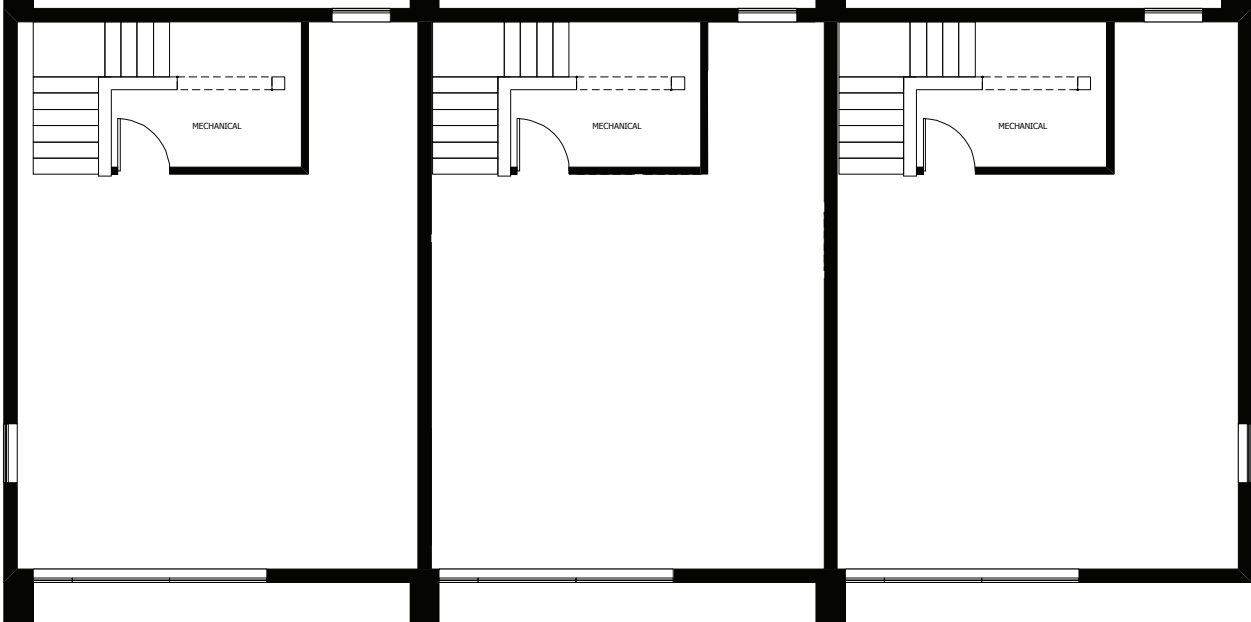

Basement Floor Plan

West Flexhome
578 sq ft

Centre Flexhome
566 sq ft

East Flexhome
578 sq ft